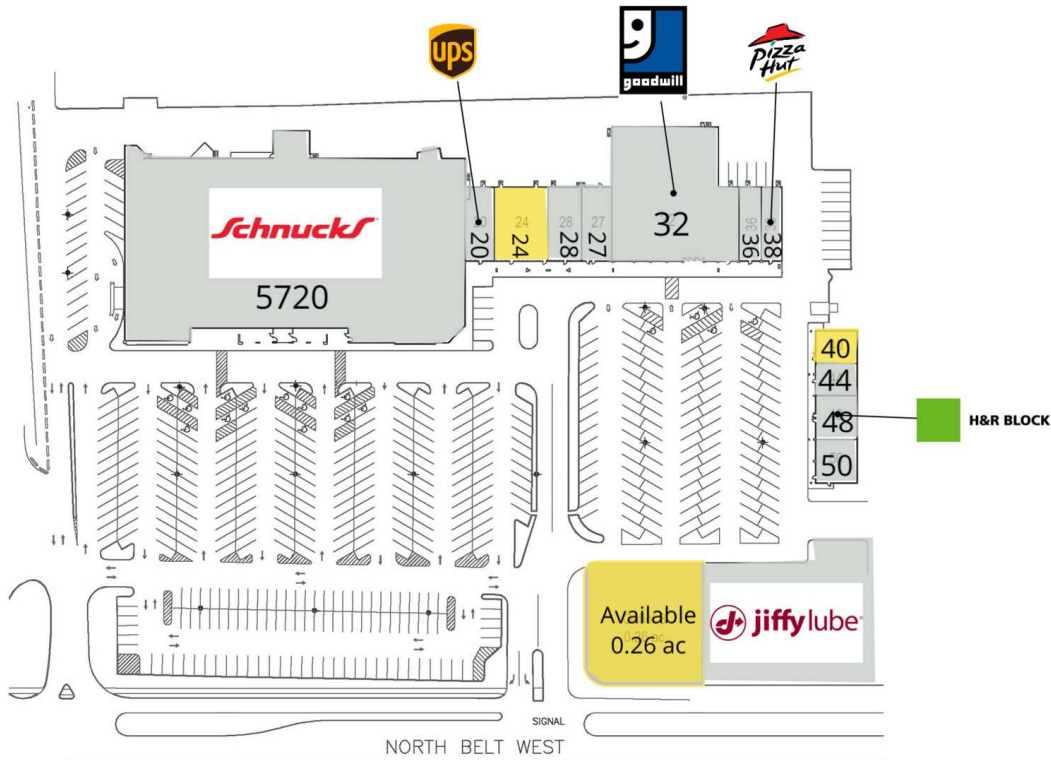

Country Club Plaza

5720 N. BELT WEST | BELLEVILLE, IL 62223

Suite	Tenant	Size
5720	Schnucks	54,554 SF
20	The UPS Store	2,045 SF
24	Available	4,900 SF
27	American Nails	1,400 SF
28	160 Driving Academy	1,400 SF
32	MERS Goodwill	14,067 SF
36	One Main Financial Services	1,400 SF
38	Pizza Hut	1,400 SF
40	Available	1,250 SF
44	MERS Goodwill - Office	1,200 SF
48	H&R Block	1,600 SF
5730	Jiffy Lube	0 SF
Outlot 3	Available	0 SF
50	China King	1,650 SF